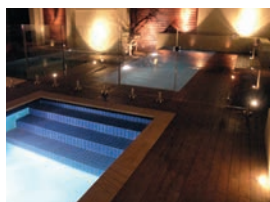

For all your renovations and outdoor projects.

selectoutdoor
SOLUTIONS

Phone | 300 658 851 | Mobile 0407 843 063

Landscaping & design • Extensions • Alfrescos • Decking • Pergolas • Water features