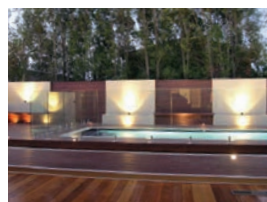

For all your renovations and outdoor projects.

selectoutdoor
SOLUTIONS

Phone | 300 658 851 | Mobile 0407 843 063

Landscaping & design • Extensions • Alfrescos • Decking • Pergolas • Water features