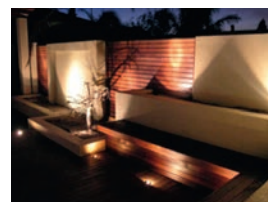

For all your renovations and outdoor projects.

selectoutdoor
SOLUTIONS

Phone | 300 658 851 | Mobile 0407 843 063

Landscaping & design • Extensions • Alfrescos • Decking • Pergolas • Water features